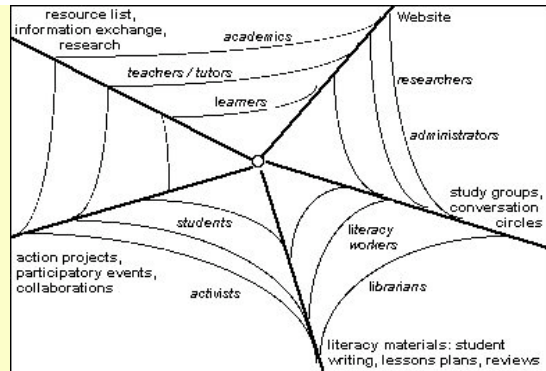

WE LEARN

Women Expanding: Literacy Education Action Resource Network

2nd Annual (Net)Working Conference - 2005

Women's Literacy..... Strengthening the Web

*For students, teachers, administrators, researchers, writers, community activists...
and anyone interested in women's issues and adult basic literacy*

Friday & Saturday, March 11-12, 2005

**The Inn at Brown University
Providence, RI**

Confirmed Presenters

- Mary Belenky
- Ujwala Samant
- Jenny Horsman
- Klaudia Rivera

Conference Features:

- Speakers
 - Panels
 - Workshops
 - Cultural Events
 - Regional Networking Opportunities
 - Annual WE LEARN Membership Meeting
- (Friday, March 11 is "Student-Day" and will feature many activities specifically of interest to students.)*